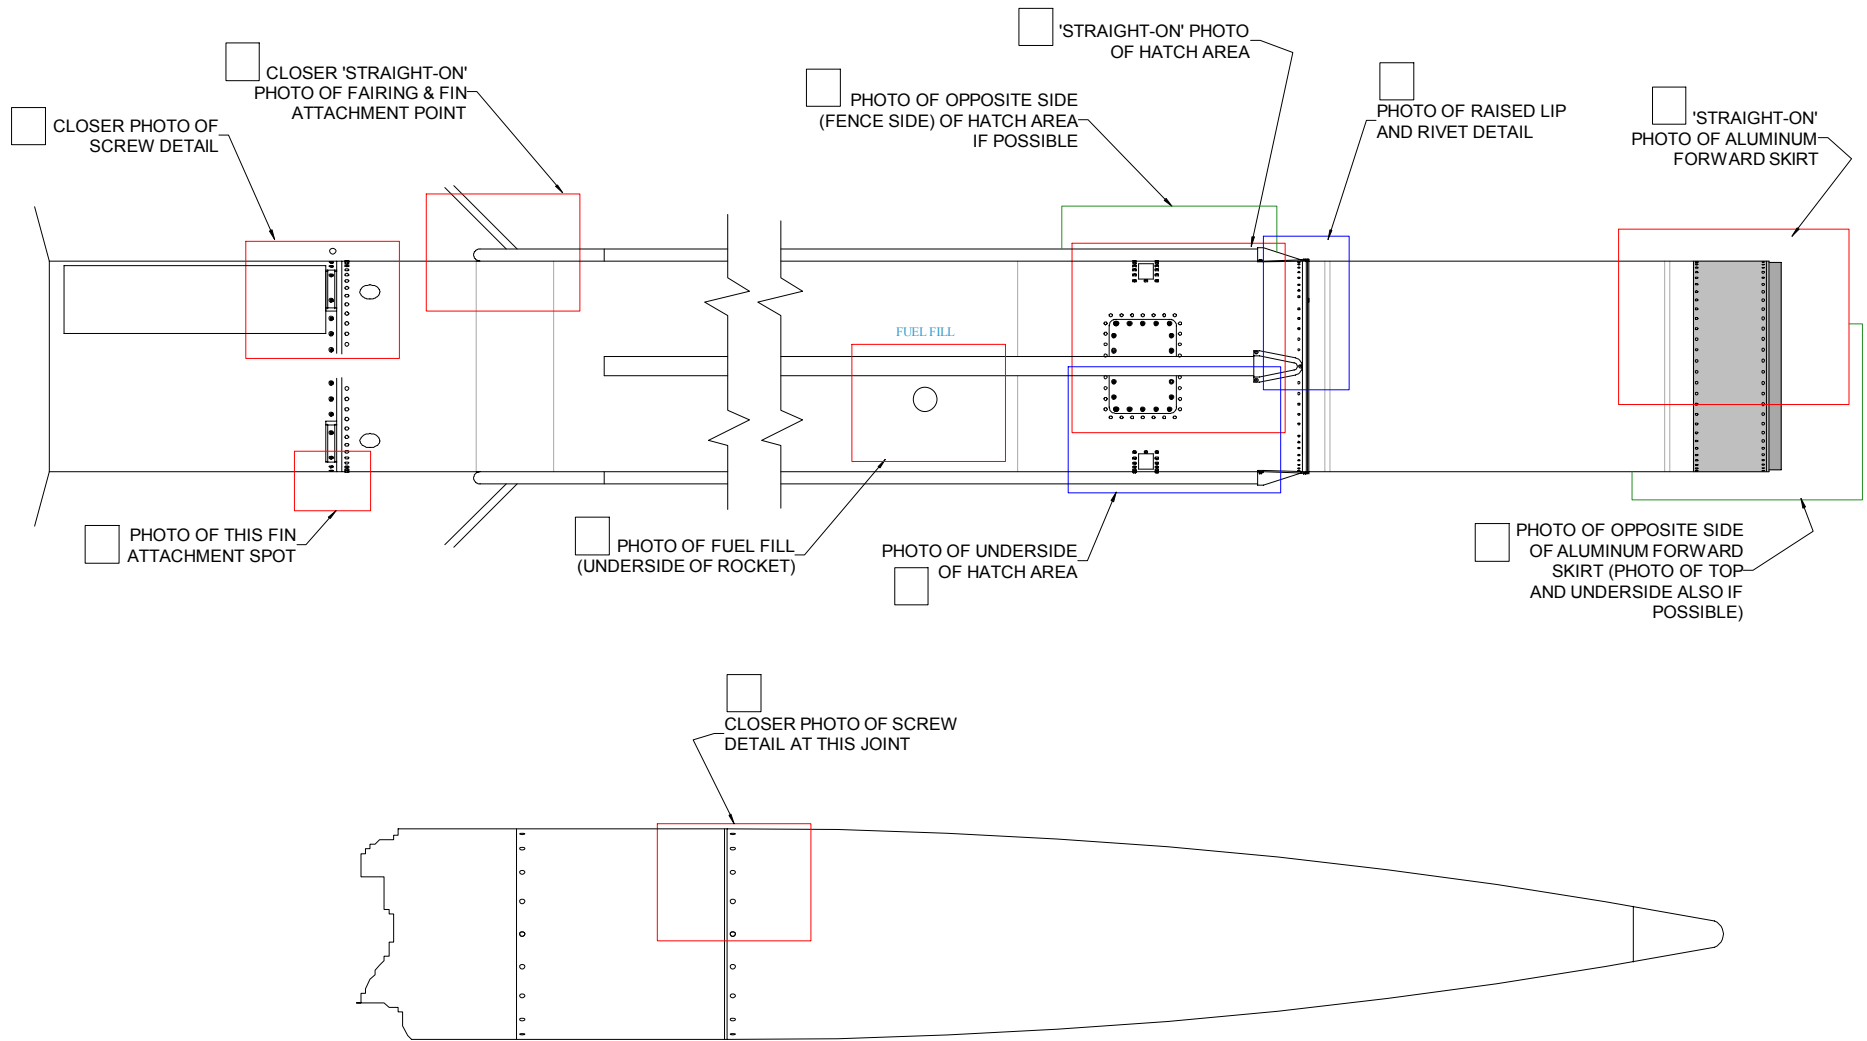

MEASUREMENTS I DO NOT HAVE

ANCHOR TAP
MEASURE ON
OUTER LEDGE OF
FORWARD SKIRT

MEASUREMENTS IN BLUE
USE TAPE MEASURE

MEASUREMENTS IN RED
USE CALIPERS

CHECKLIST FOR ADDITIONAL PHOTOS STILL NEEDED

LOW PRIORITY

(I HAVE THESE DIMENSIONS BUT WOULD LIKE TO VERIFY THEM ON A DIFFERENT VEHICLE)