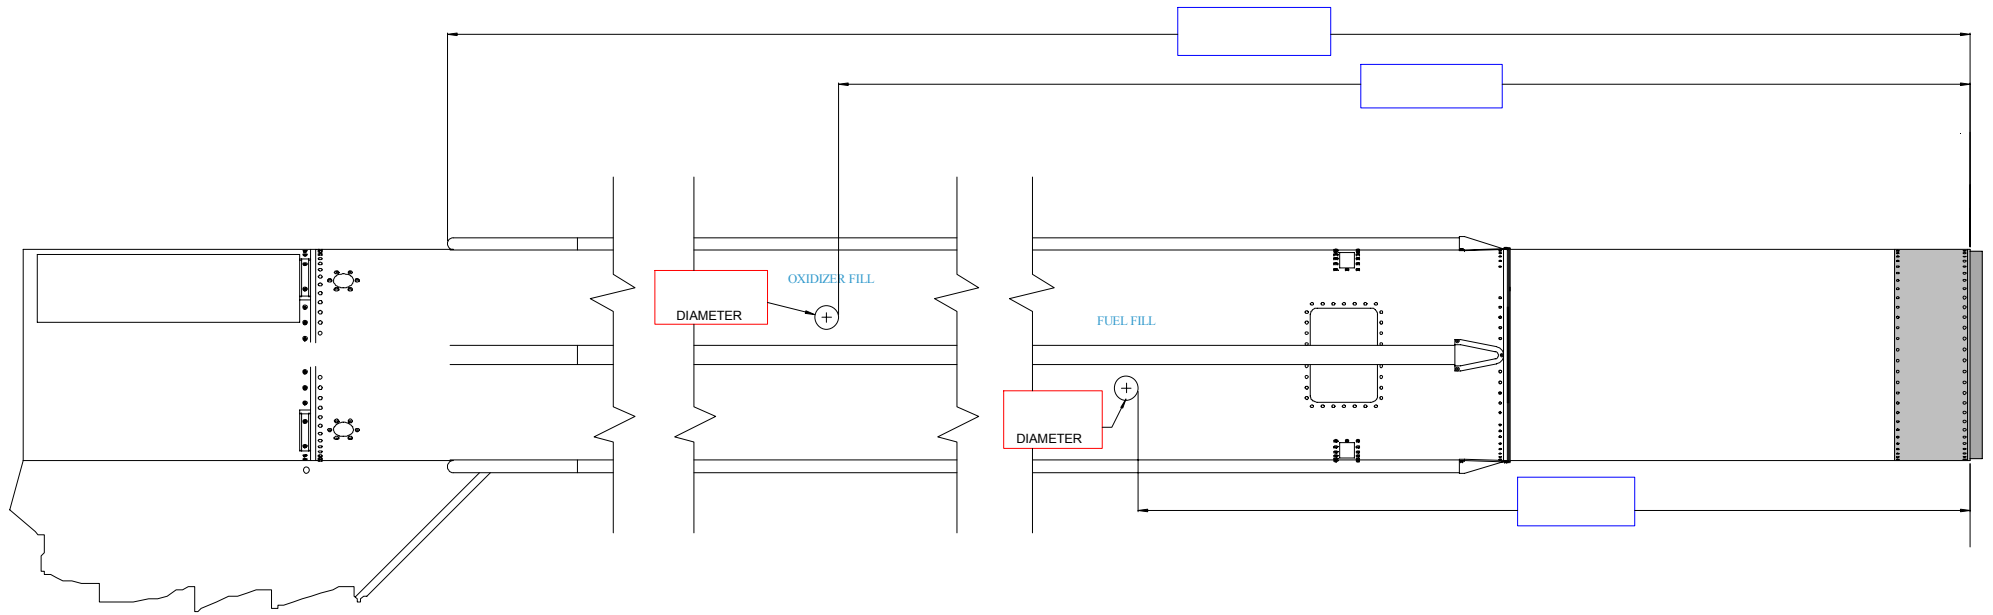

MEASUREMENTS I DO NOT HAVE

ANCHOR TAP
MEASURE ON
OUTER LEDGE OF
FORWARD SKIRT

MEASUREMENTS IN BLUE
USE TAPE MEASURE

MEASUREMENTS IN RED
USE CALIPERS

CHECKLIST FOR ADDITIONAL PHOTOS STILL NEEDED

LOW PRIORITY

(I HAVE THESE DIMENSIONS BUT WOULD LIKE TO VERIFY THEM ON A DIFFERENT VEHICLE)